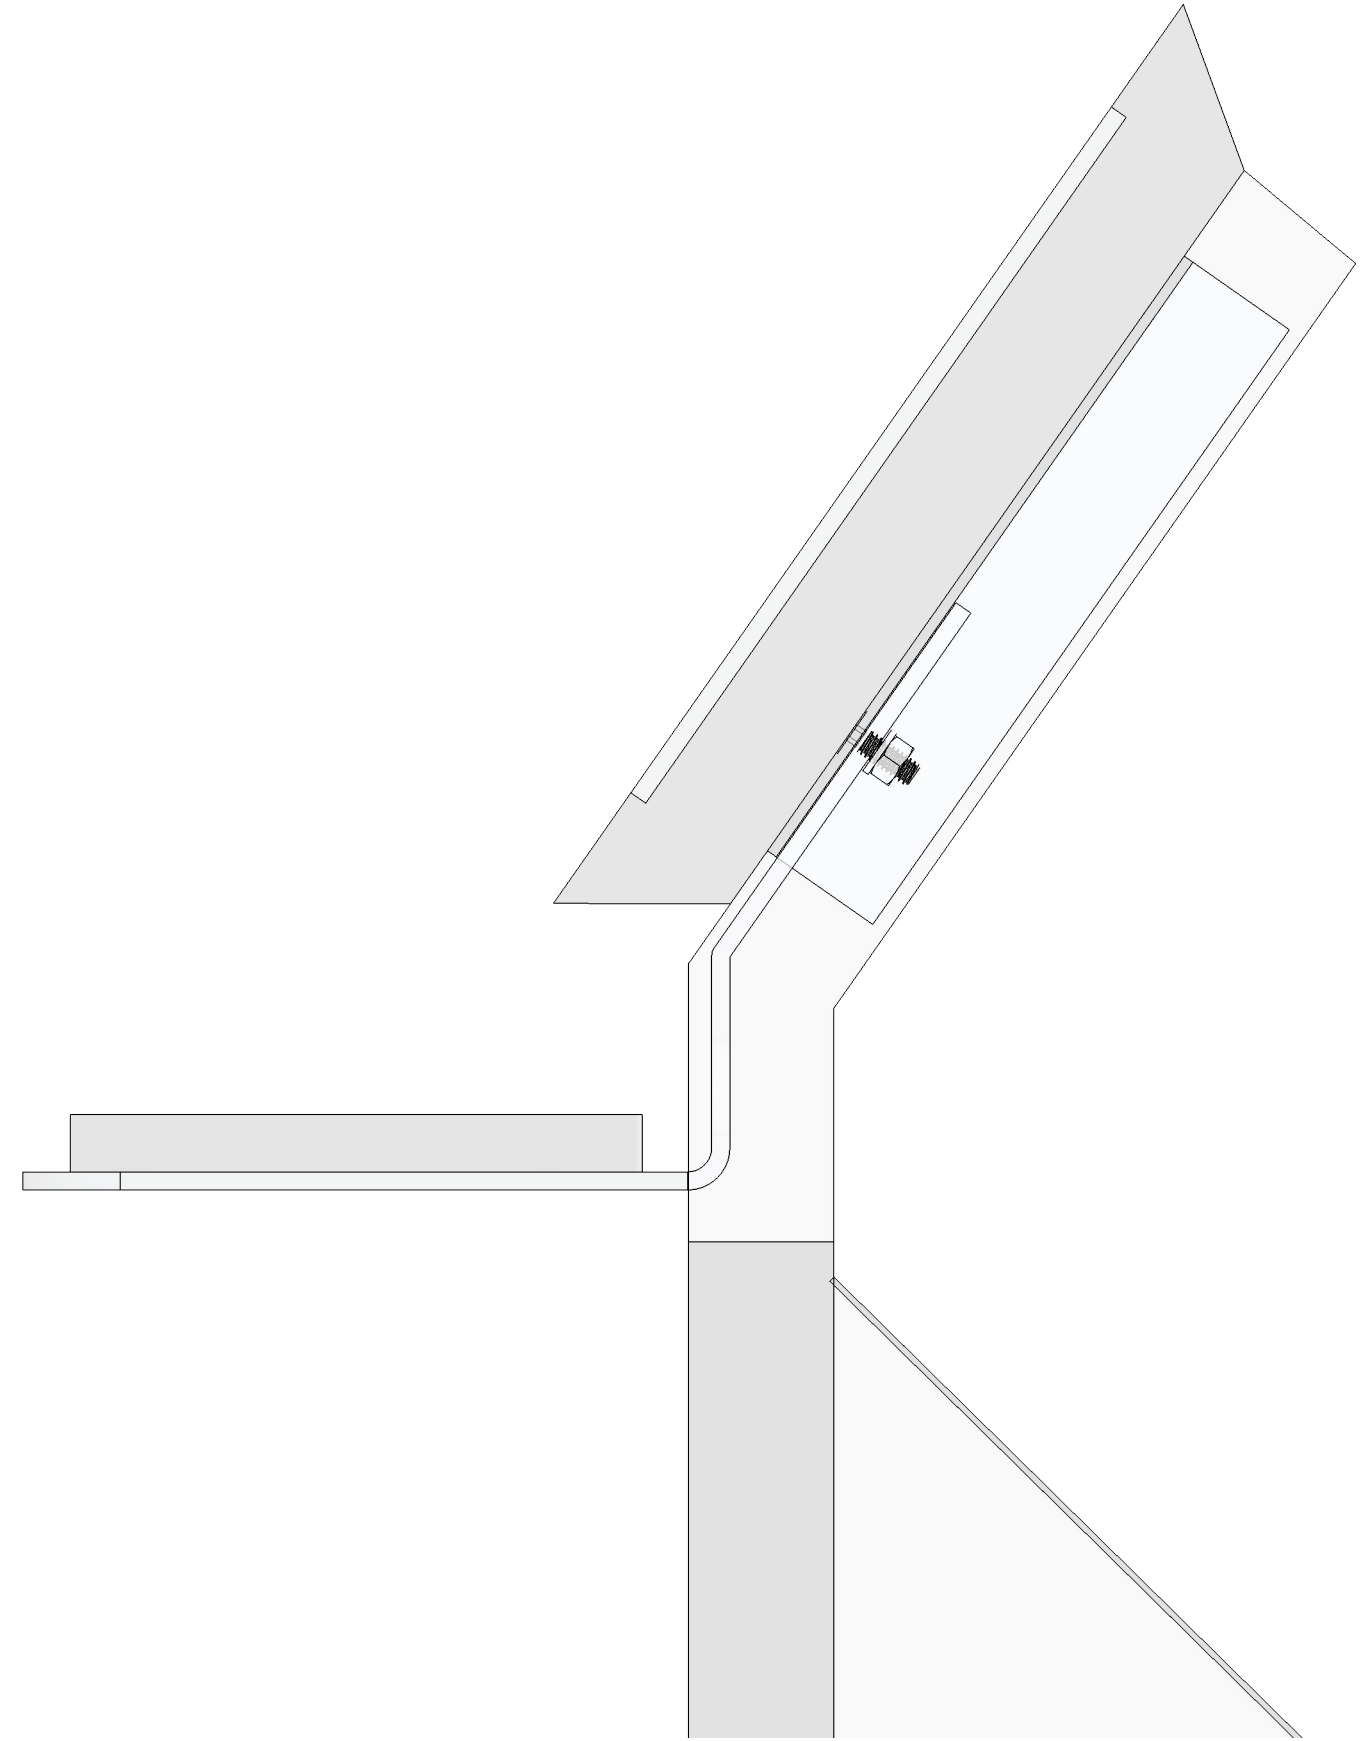

ADD KEYBOARD SHELF TO EXISTING KIOSK

1 FULL SCALE
 Scale: 1:1