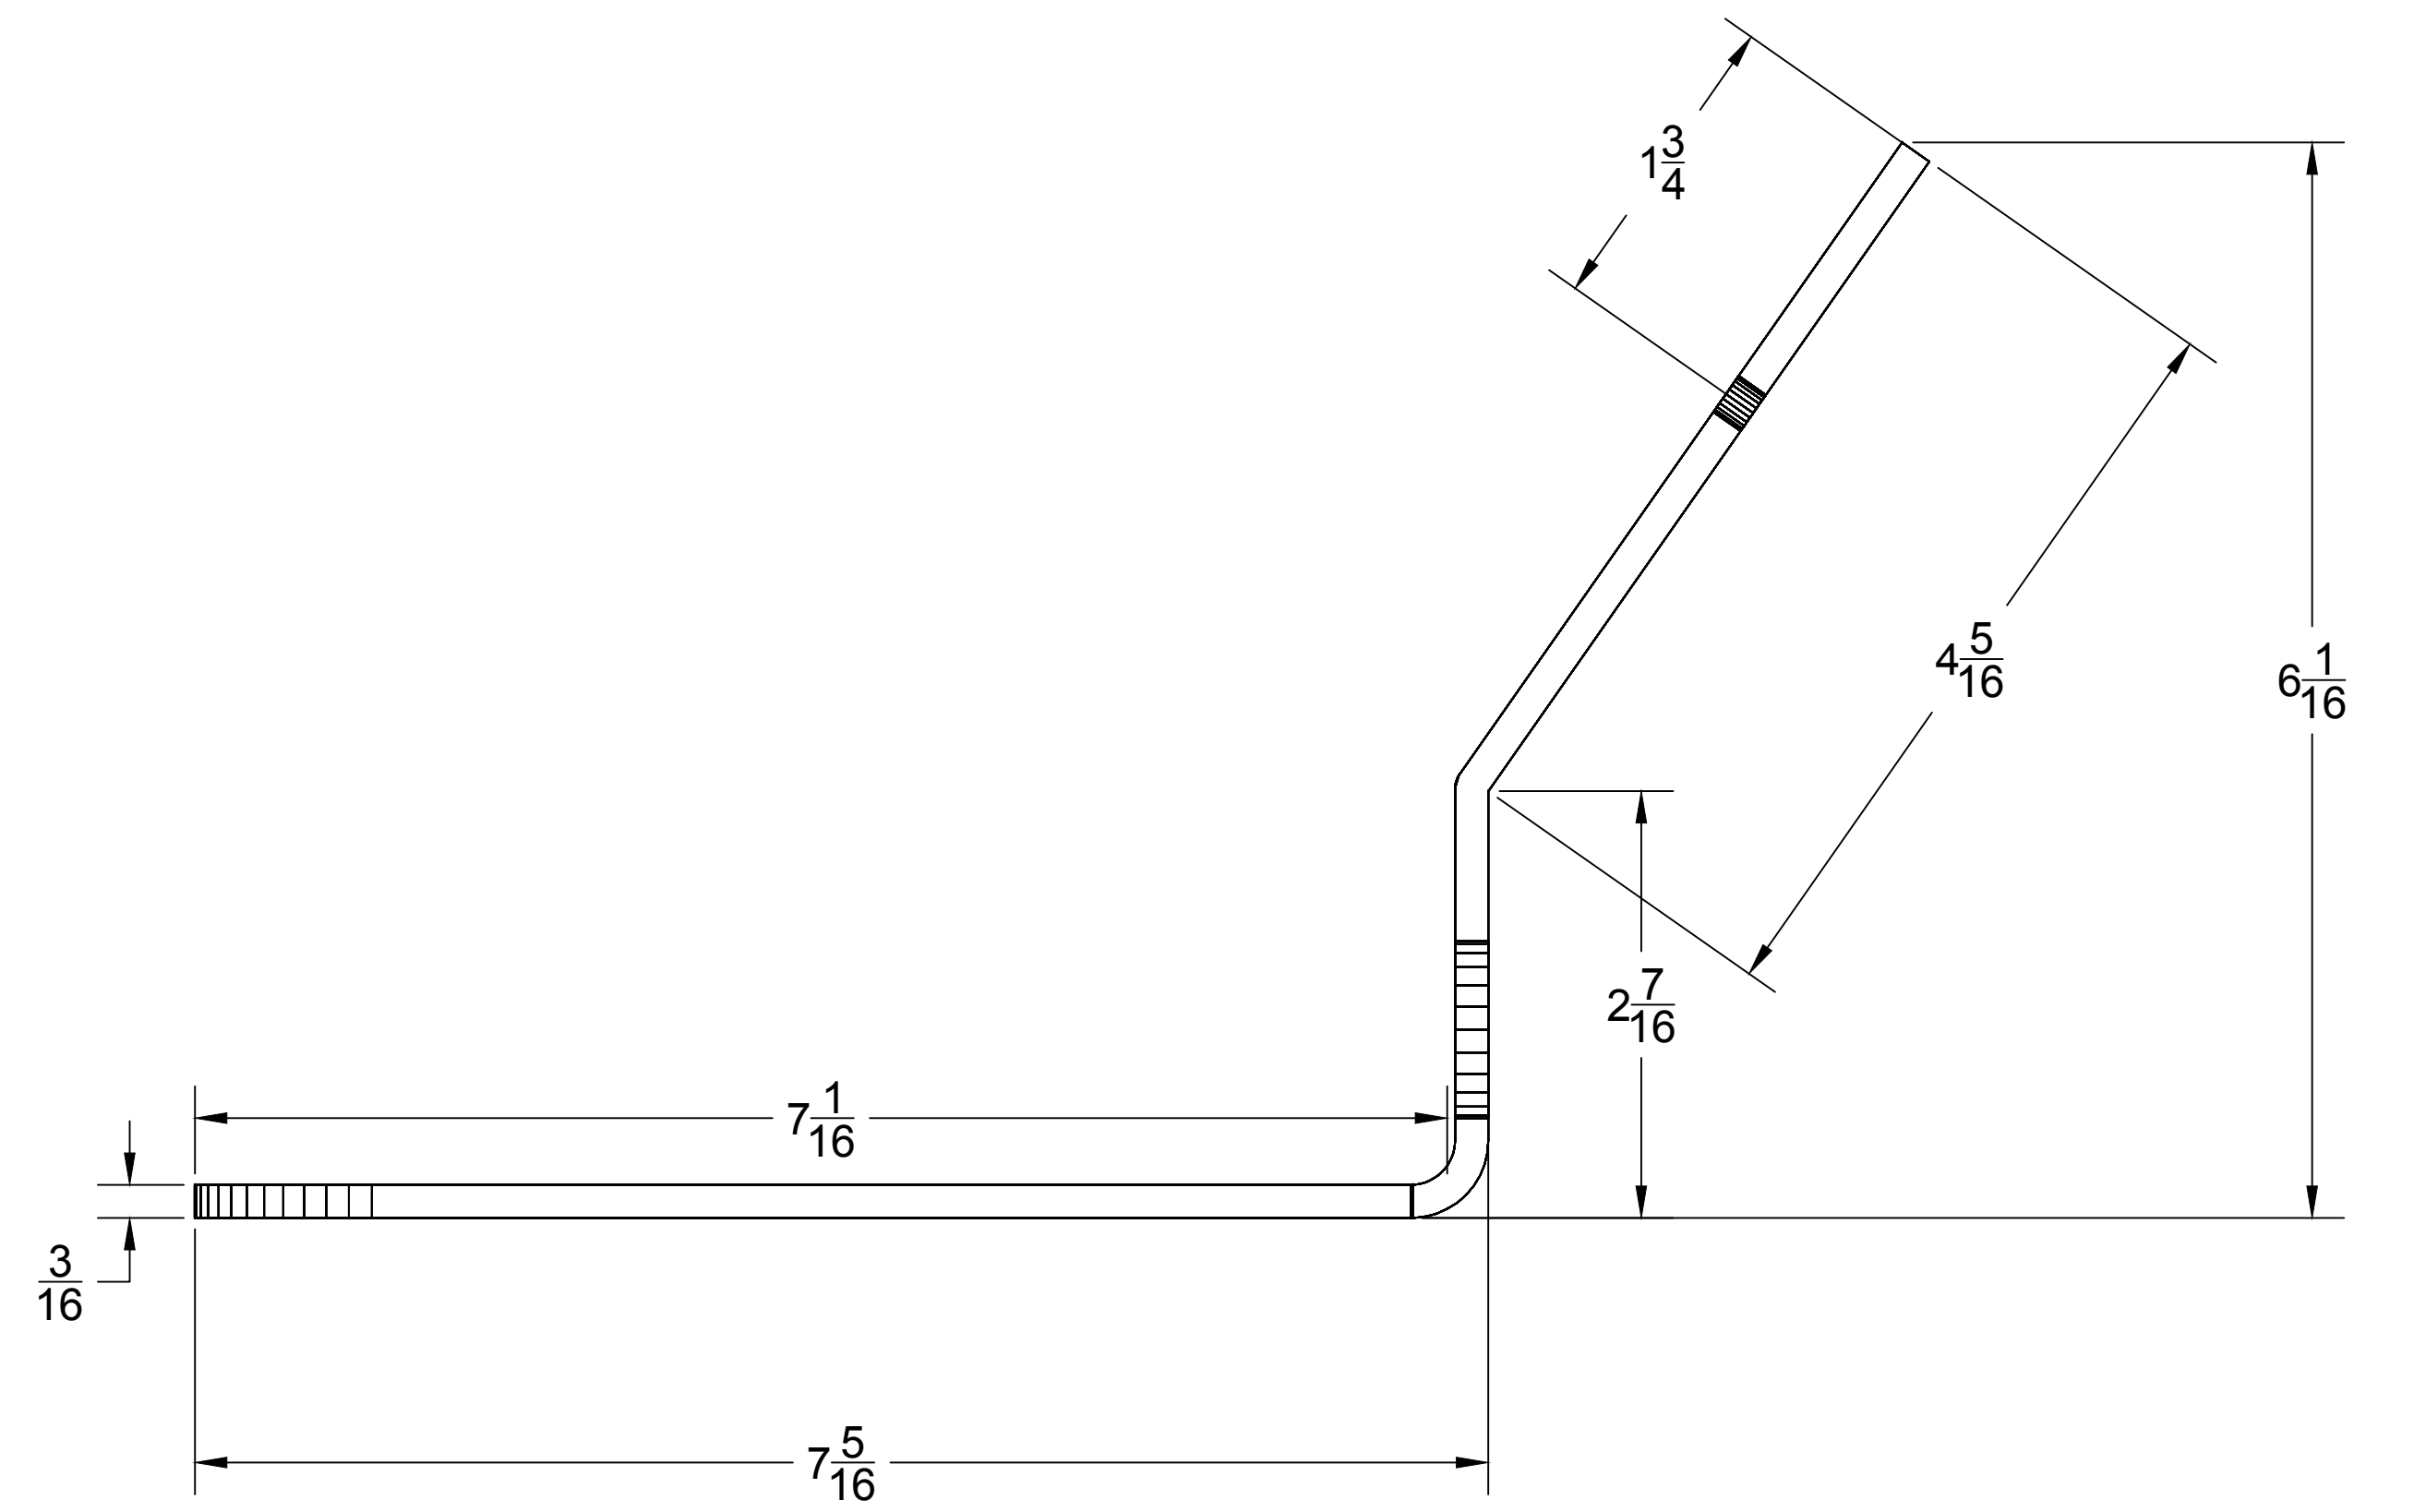

ADD KEYBOARD SHELF TO EXISTING KIOSK

1 FULL SCALE
 Scale: 1:1