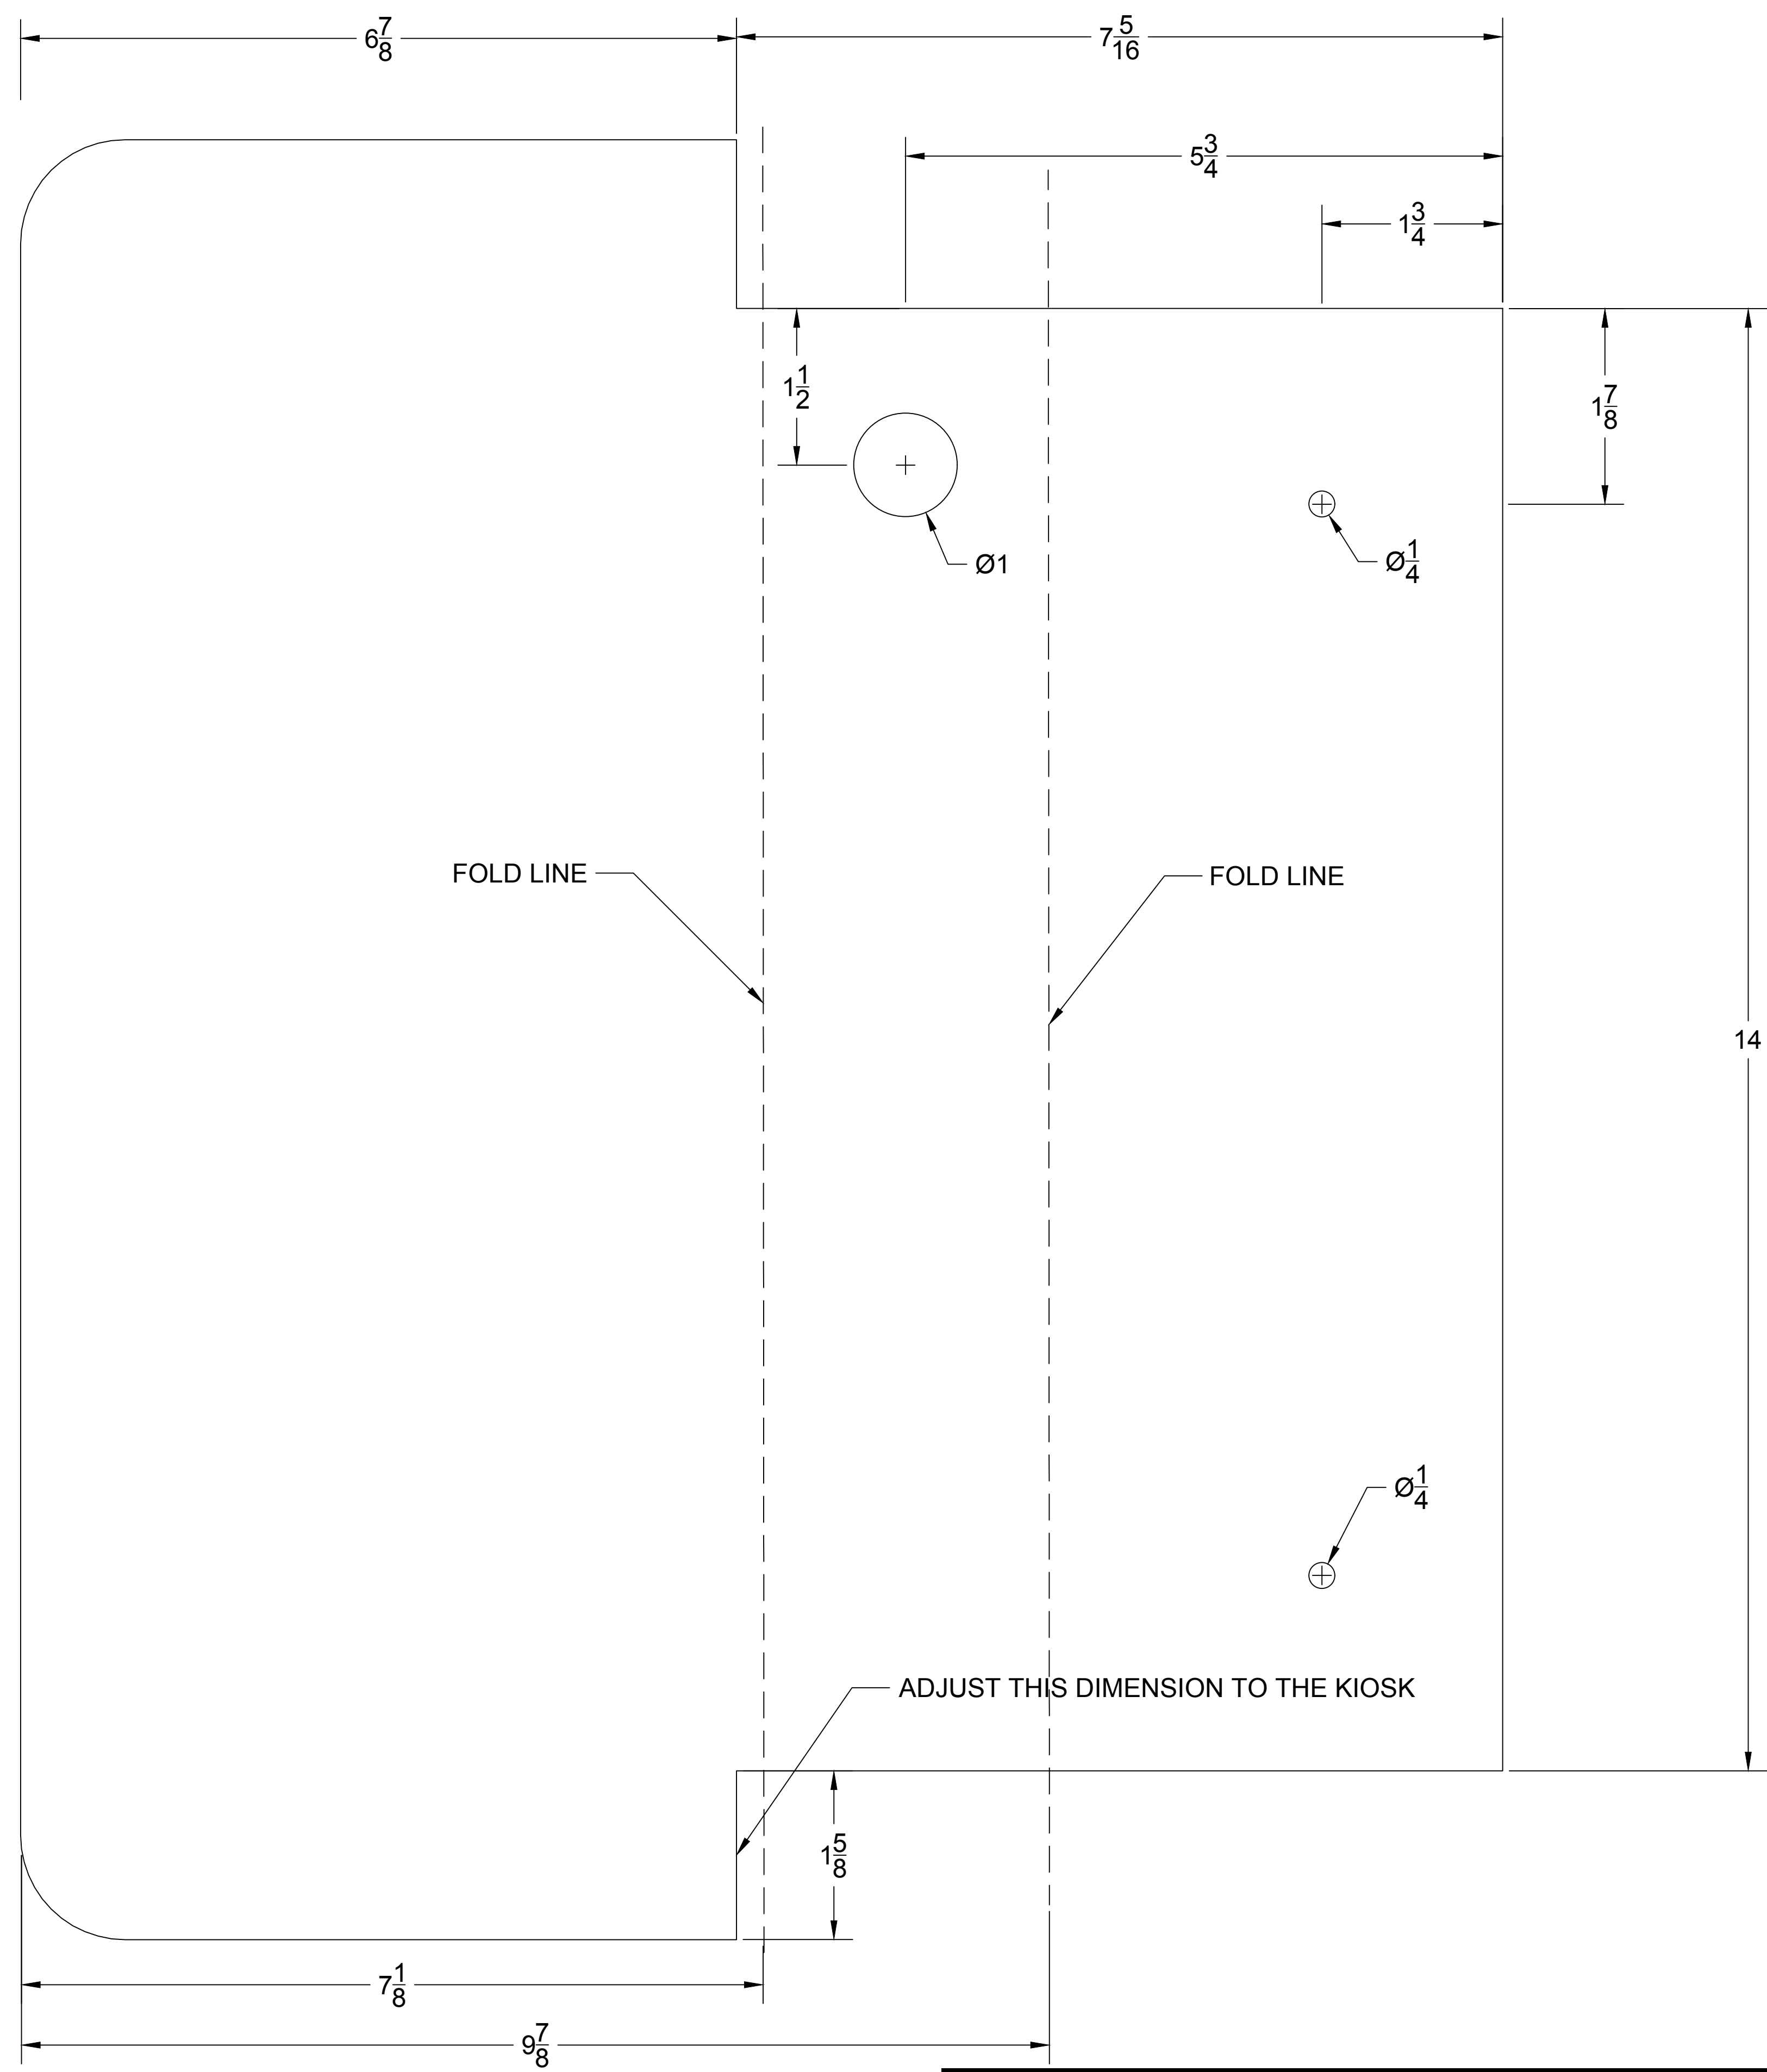

ADD KEYBOARD SHELF TO EXISTING KIOSK

1 FULL SCALE
 Scale: 1:1