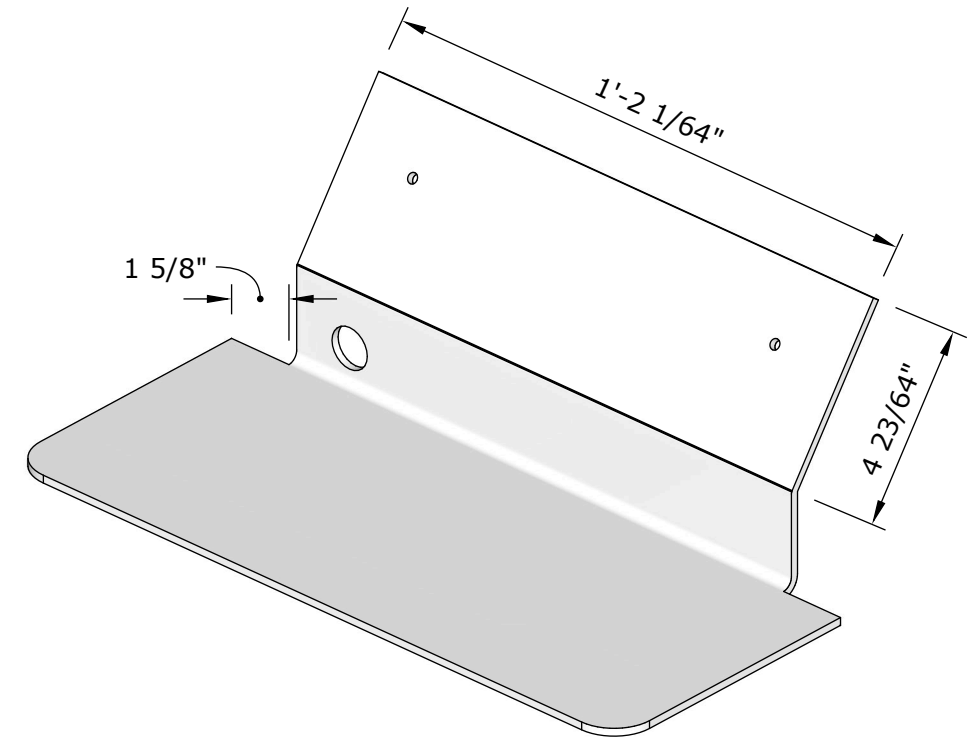

ADD KEYBOARD SHELF TO EXISTING KIOSK

1 FULL SCALE
 Scale: 1:1