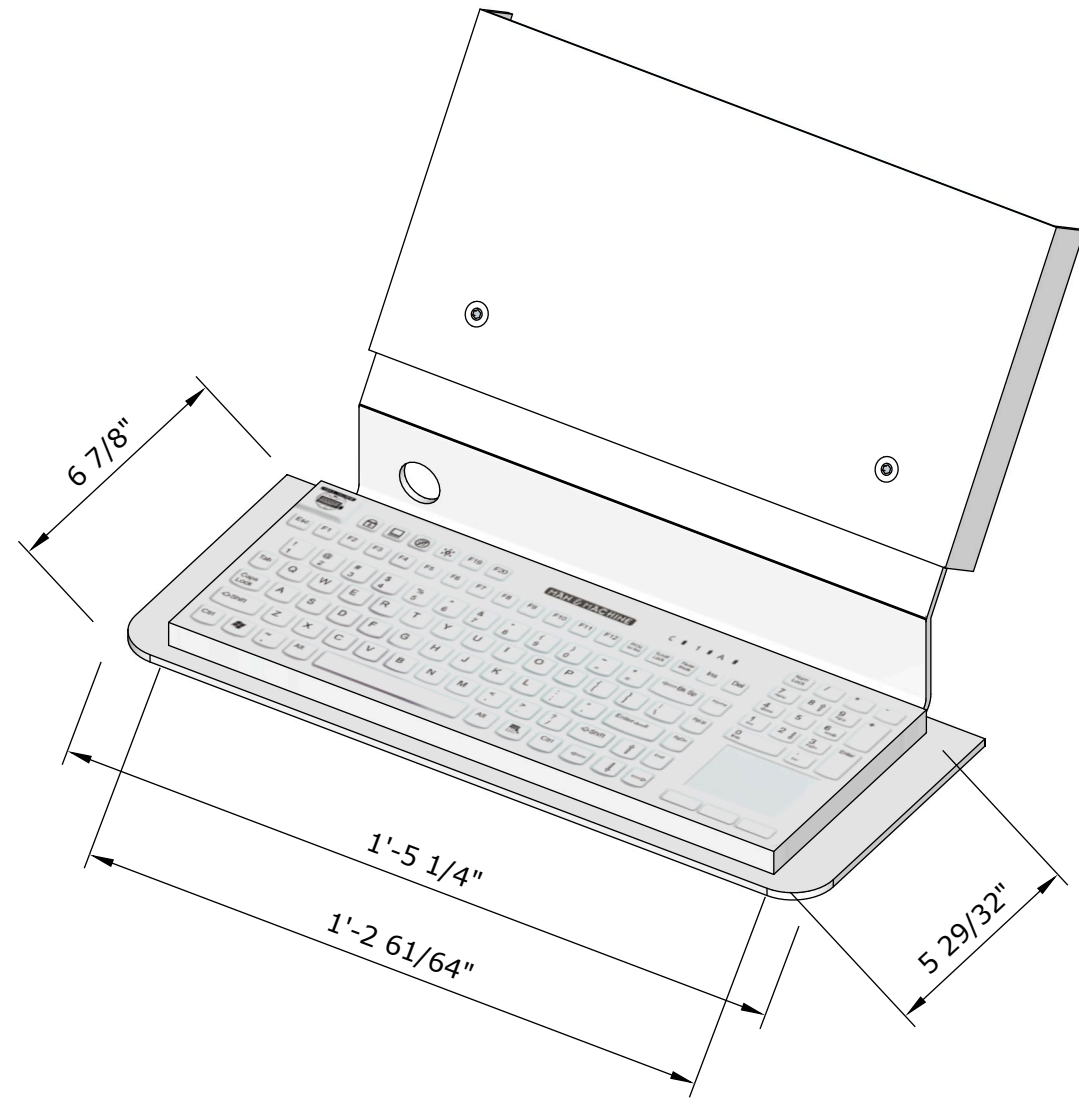

ADD KEYBOARD SHELF TO EXISTING KIOSK

1 FULL SCALE
 Scale: 1:1