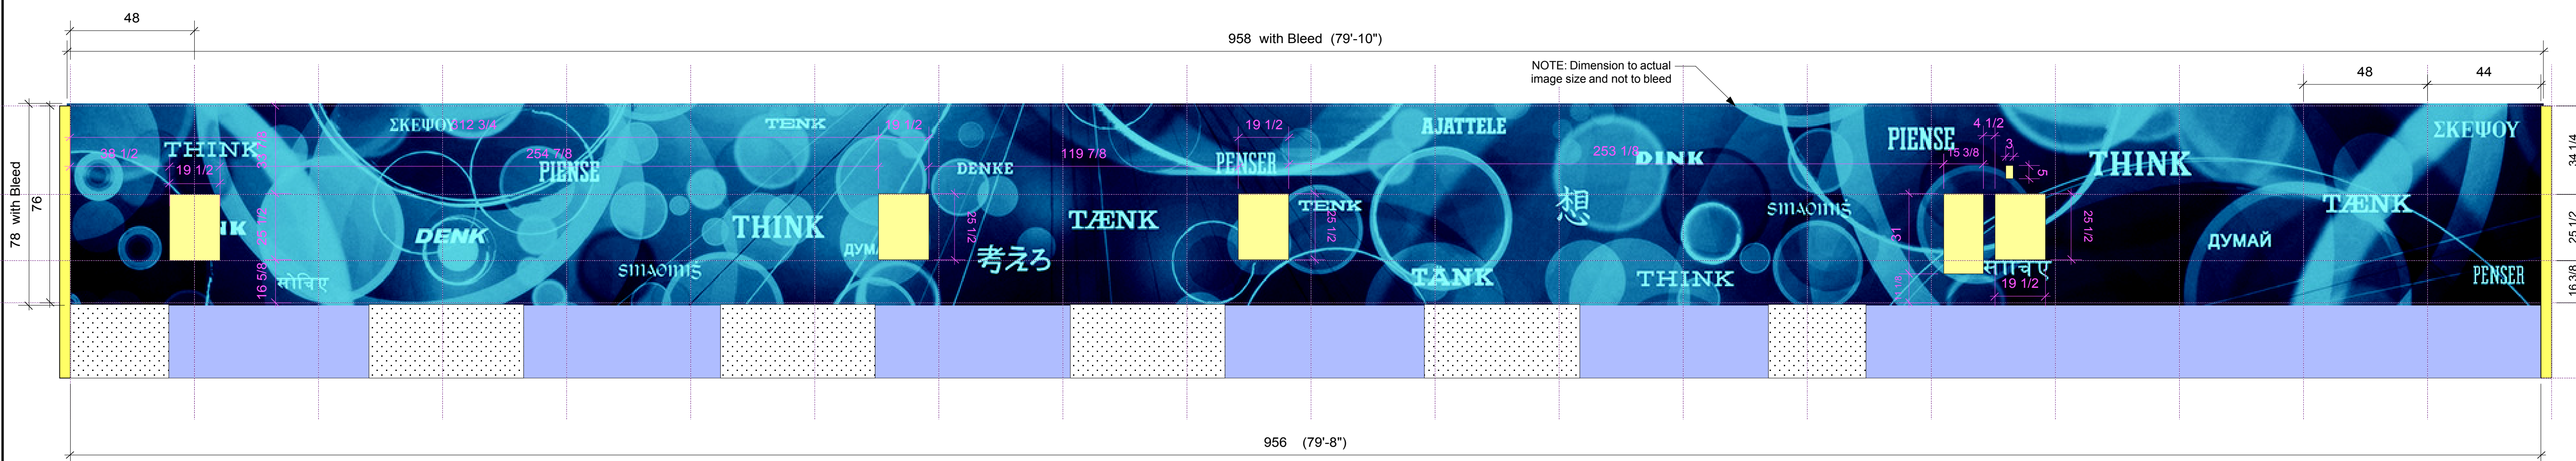

Project
Wall Graphic

Location

JOHN ROMEO
GRAPHIC DESIGN

JOHN ROMEO
21 Sebastian Court
Hopewell Junction, NY 12533
914-456-9387
Email: romeostudio@me.com

Drawn	John Romeo
Scale	As Noted
Date	REV_11-6-2012

DRAWING NUMBER
1

APPROVED BY
Approved By

1 Wallpaper Graphic
Scale: 3/8" = 1'-0"