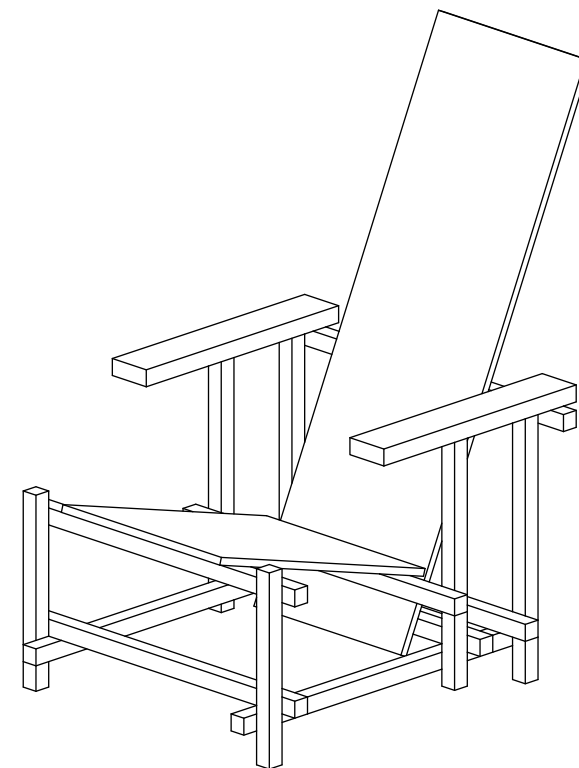

**John Romeo**

PO Box 1319  
Hopewell Junction, NY 12533  
john@ed-you.com

**Create Scenery and Props**

**Top Plan View**  
**A 002** scale: 1"=1'

**Section**  
**A 002** scale: 1"=1'

**Left Side View**  
**A 003** scale: 1"=1'

**Front View**  
**A 004** scale: 1"=1'

**Isometric View**  
**A 005** scale: 1"=1'