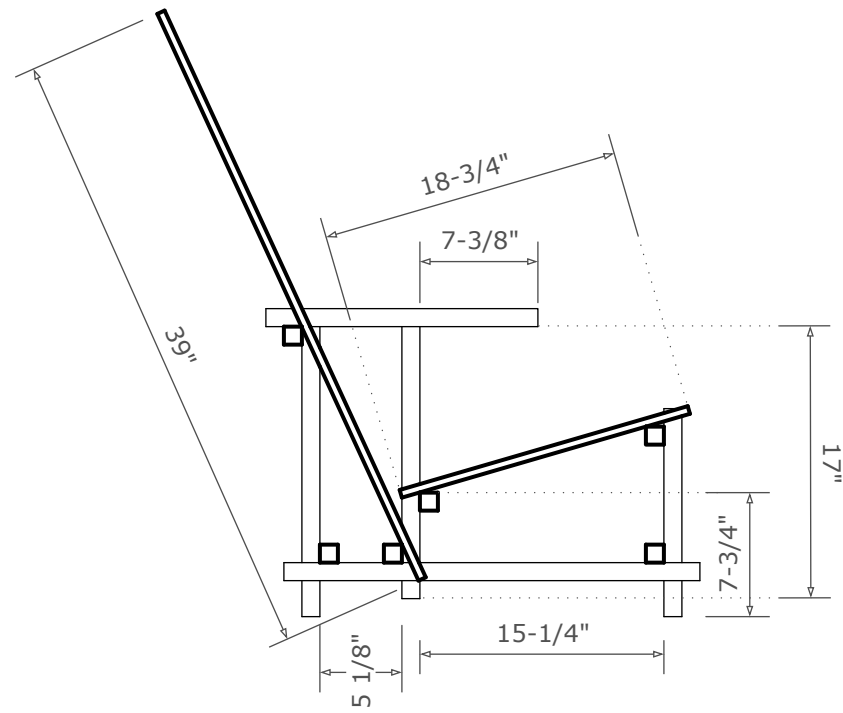

**John Romeo**

PO Box 1319  
Hopewell Junction, NY 12533  
john@ed-you.com

**Create Scenery and Props**

**Top Plan View**  
**A 002** scale: 1"=1'

**Section**  
**A 002** scale: 1"=1'

**Left Side View**  
**A 003** scale: 1"=1'

**Front View**  
**A 004** scale: 1"=1'

**Isometric View**  
**A 005** scale: 1"=1'