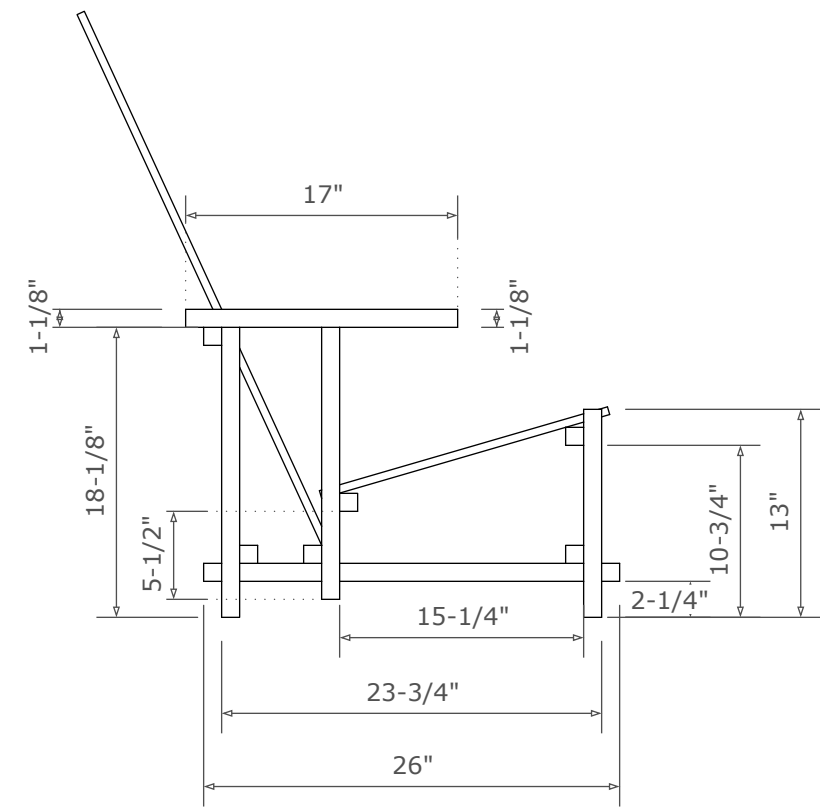

**John Romeo**

PO Box 1319  
Hopewell Junction, NY 12533  
john@ed-you.com

**Create Scenery and Props**

**Top Plan View**  
**A 002** scale: 1"=1'

**Section**  
**A 002** scale: 1"=1'

**Left Side View**  
**A 003** scale: 1"=1'

**Front View**  
**A 004** scale: 1"=1'

**Isometric View**  
**A 005** scale: 1"=1'