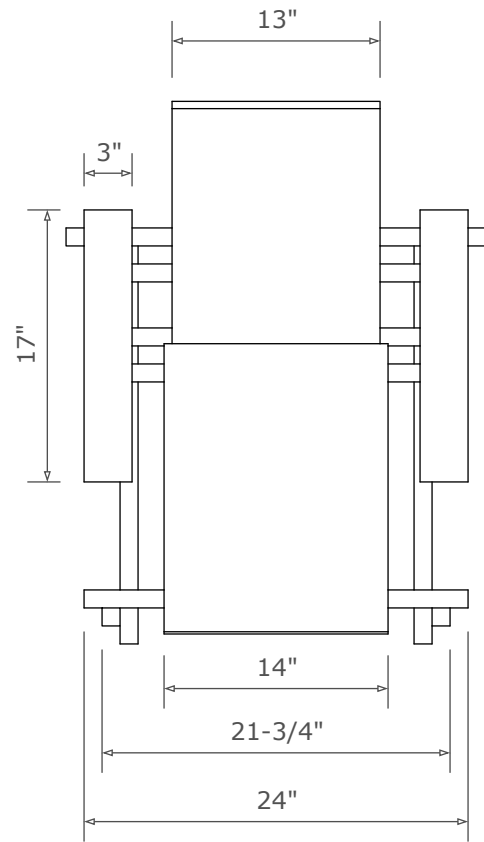

**John Romeo**

PO Box 1319  
Hopewell Junction, NY 12533  
john@ed-you.com

**Create Scenery and Props**

**Top Plan View**  
**A 002** scale: 1"=1'

**Section**  
**A 002** scale: 1"=1'

**Left Side View**  
**A 003** scale: 1"=1'

**Front View**  
**A 004** scale: 1"=1'

**Isometric View**  
**A 005** scale: 1"=1'