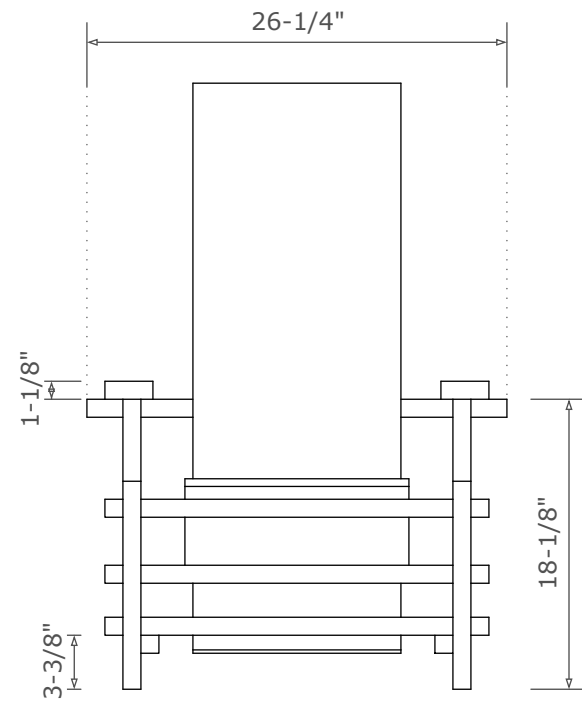

**John Romeo**

PO Box 1319  
Hopewell Junction, NY 12533  
john@ed-you.com

**Create Scenery and Props**

**Top Plan View**  
**A 002** scale: 1"=1'

**Section**  
**A 002** scale: 1"=1'

**Left Side View**  
**A 003** scale: 1"=1'

**Front View**  
**A 004** scale: 1"=1'

**Isometric View**  
**A 005** scale: 1"=1'